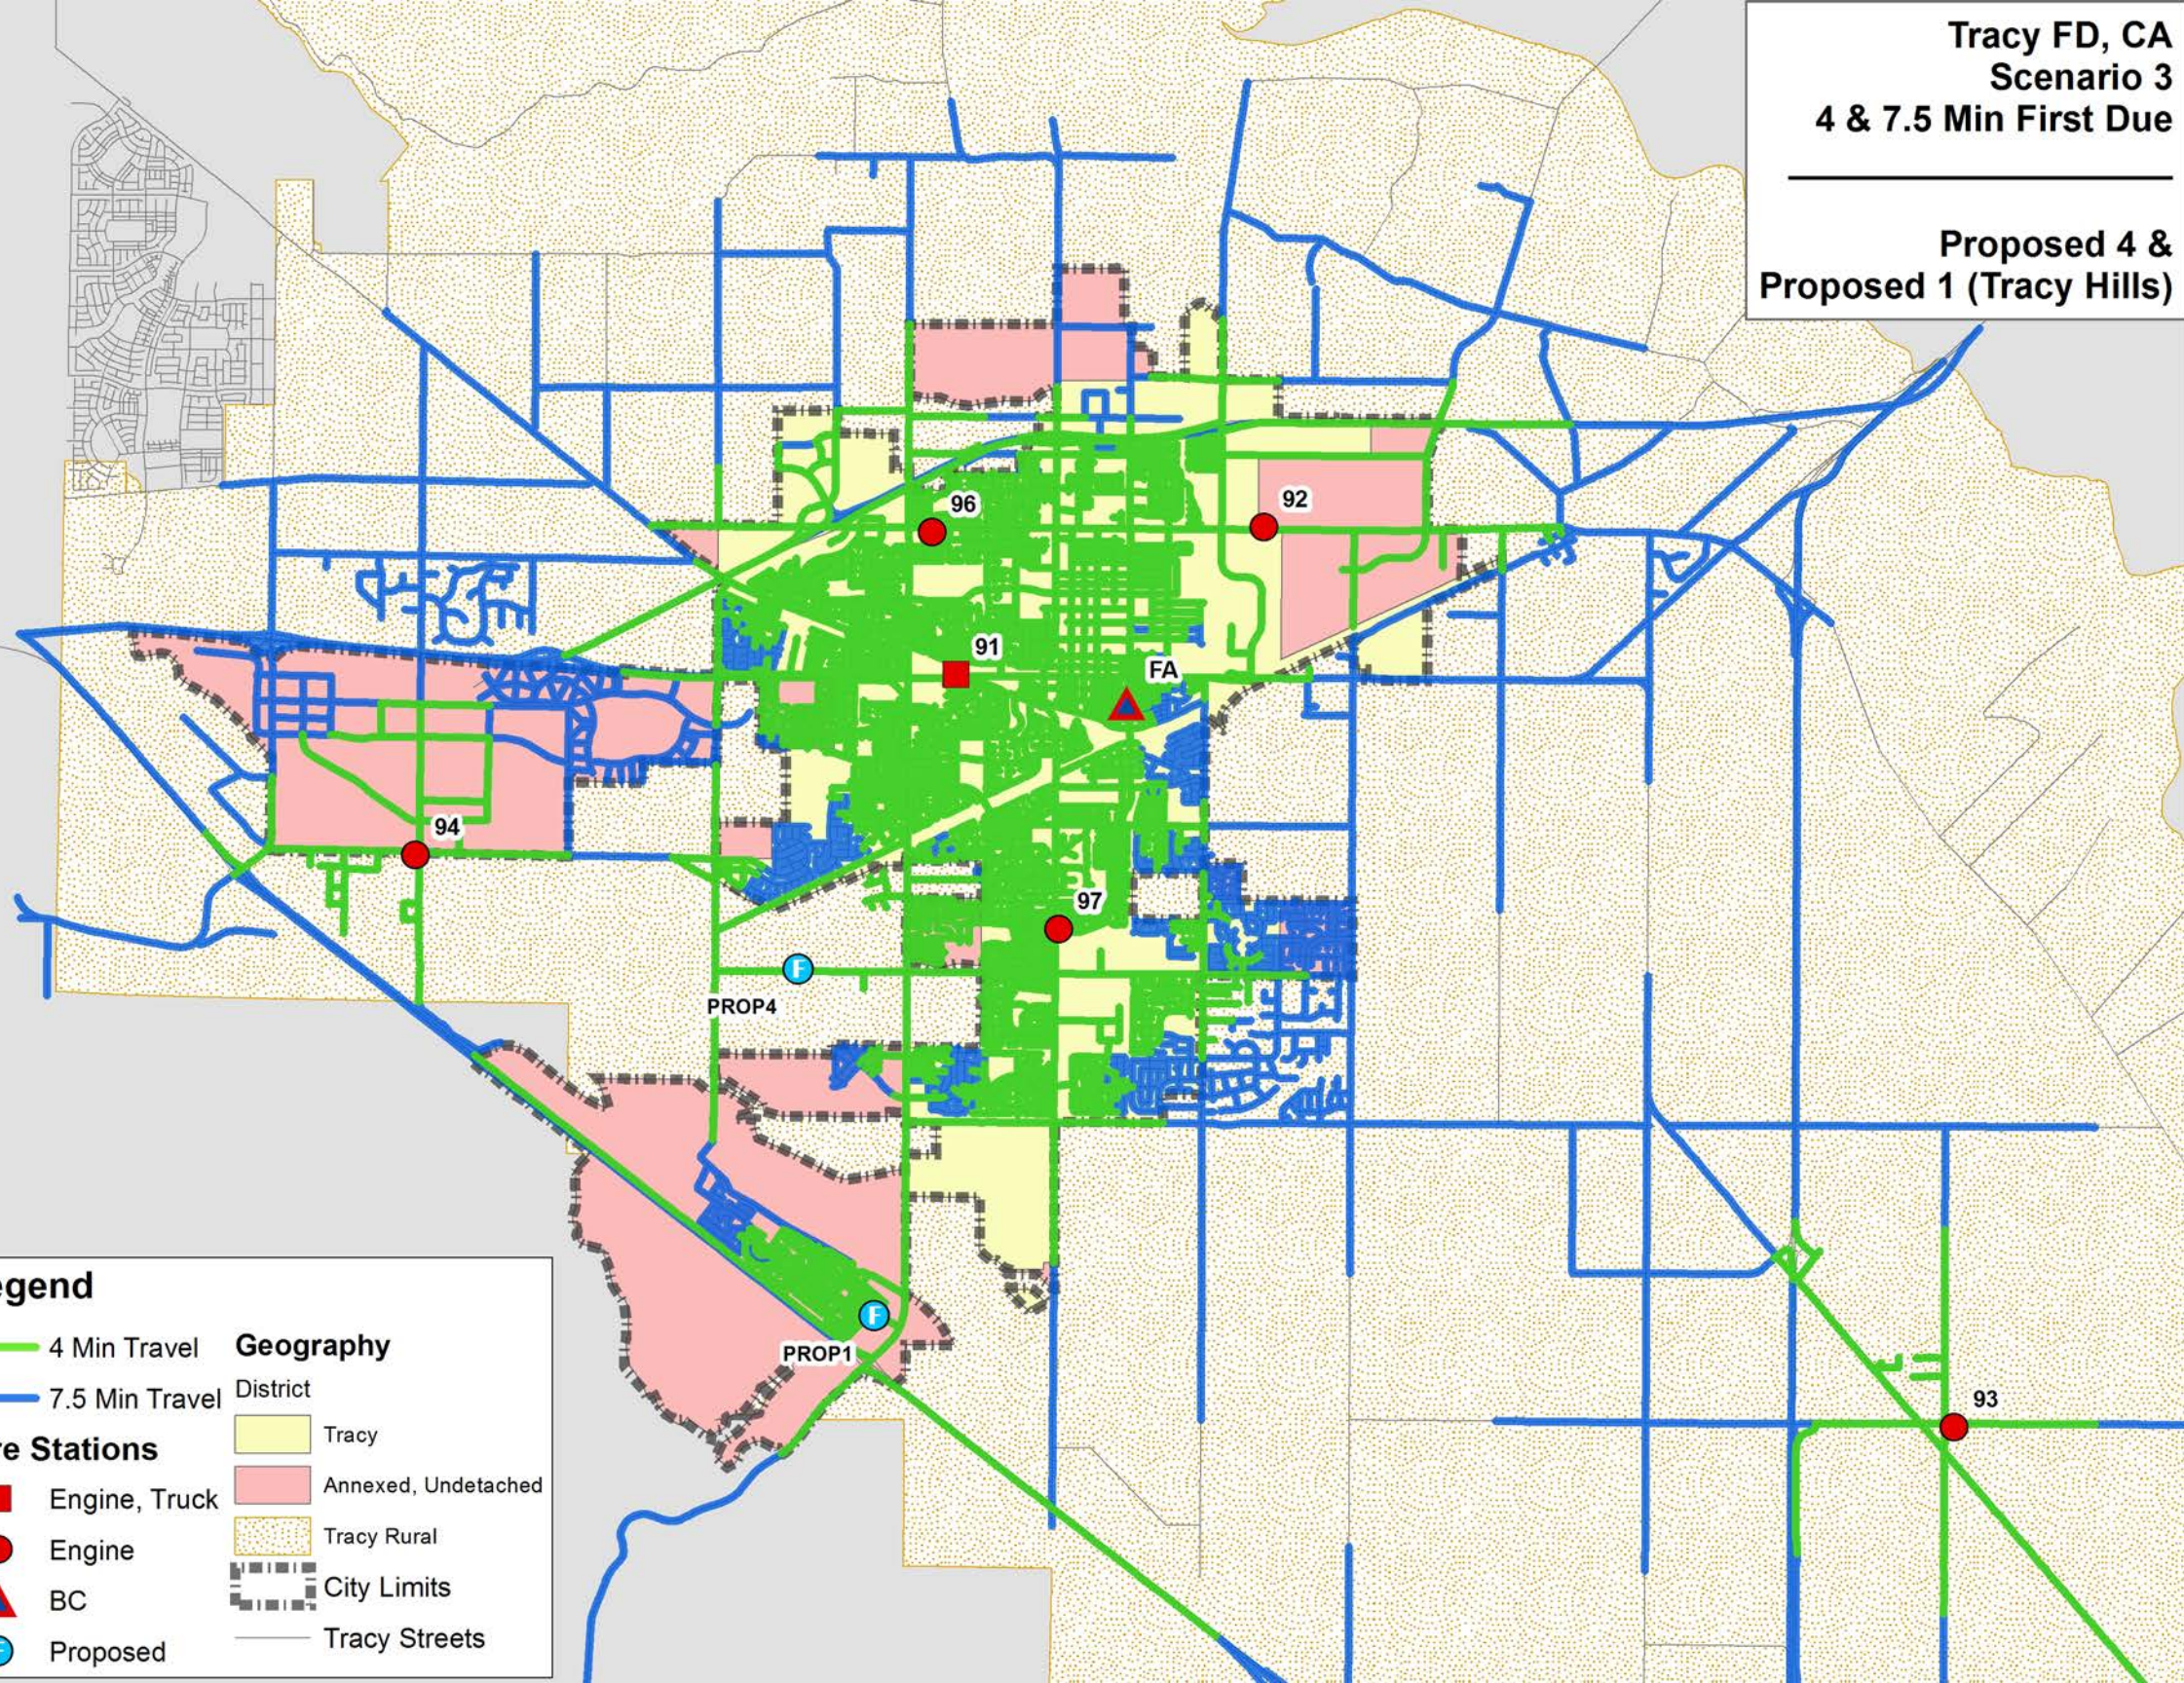

Tracy FD, CA  
 Scenario 3  
 4 & 7.5 Min First Due

Proposed 4 &  
 Proposed 1 (Tracy Hills)

**Legend**

	4 Min Travel	<b>Geography</b>	
	7.5 Min Travel	District	
	Engine, Truck		Tracy
	Engine		Annexed, Undetached
	BC		Tracy Rural
	Proposed		City Limits
			Tracy Streets